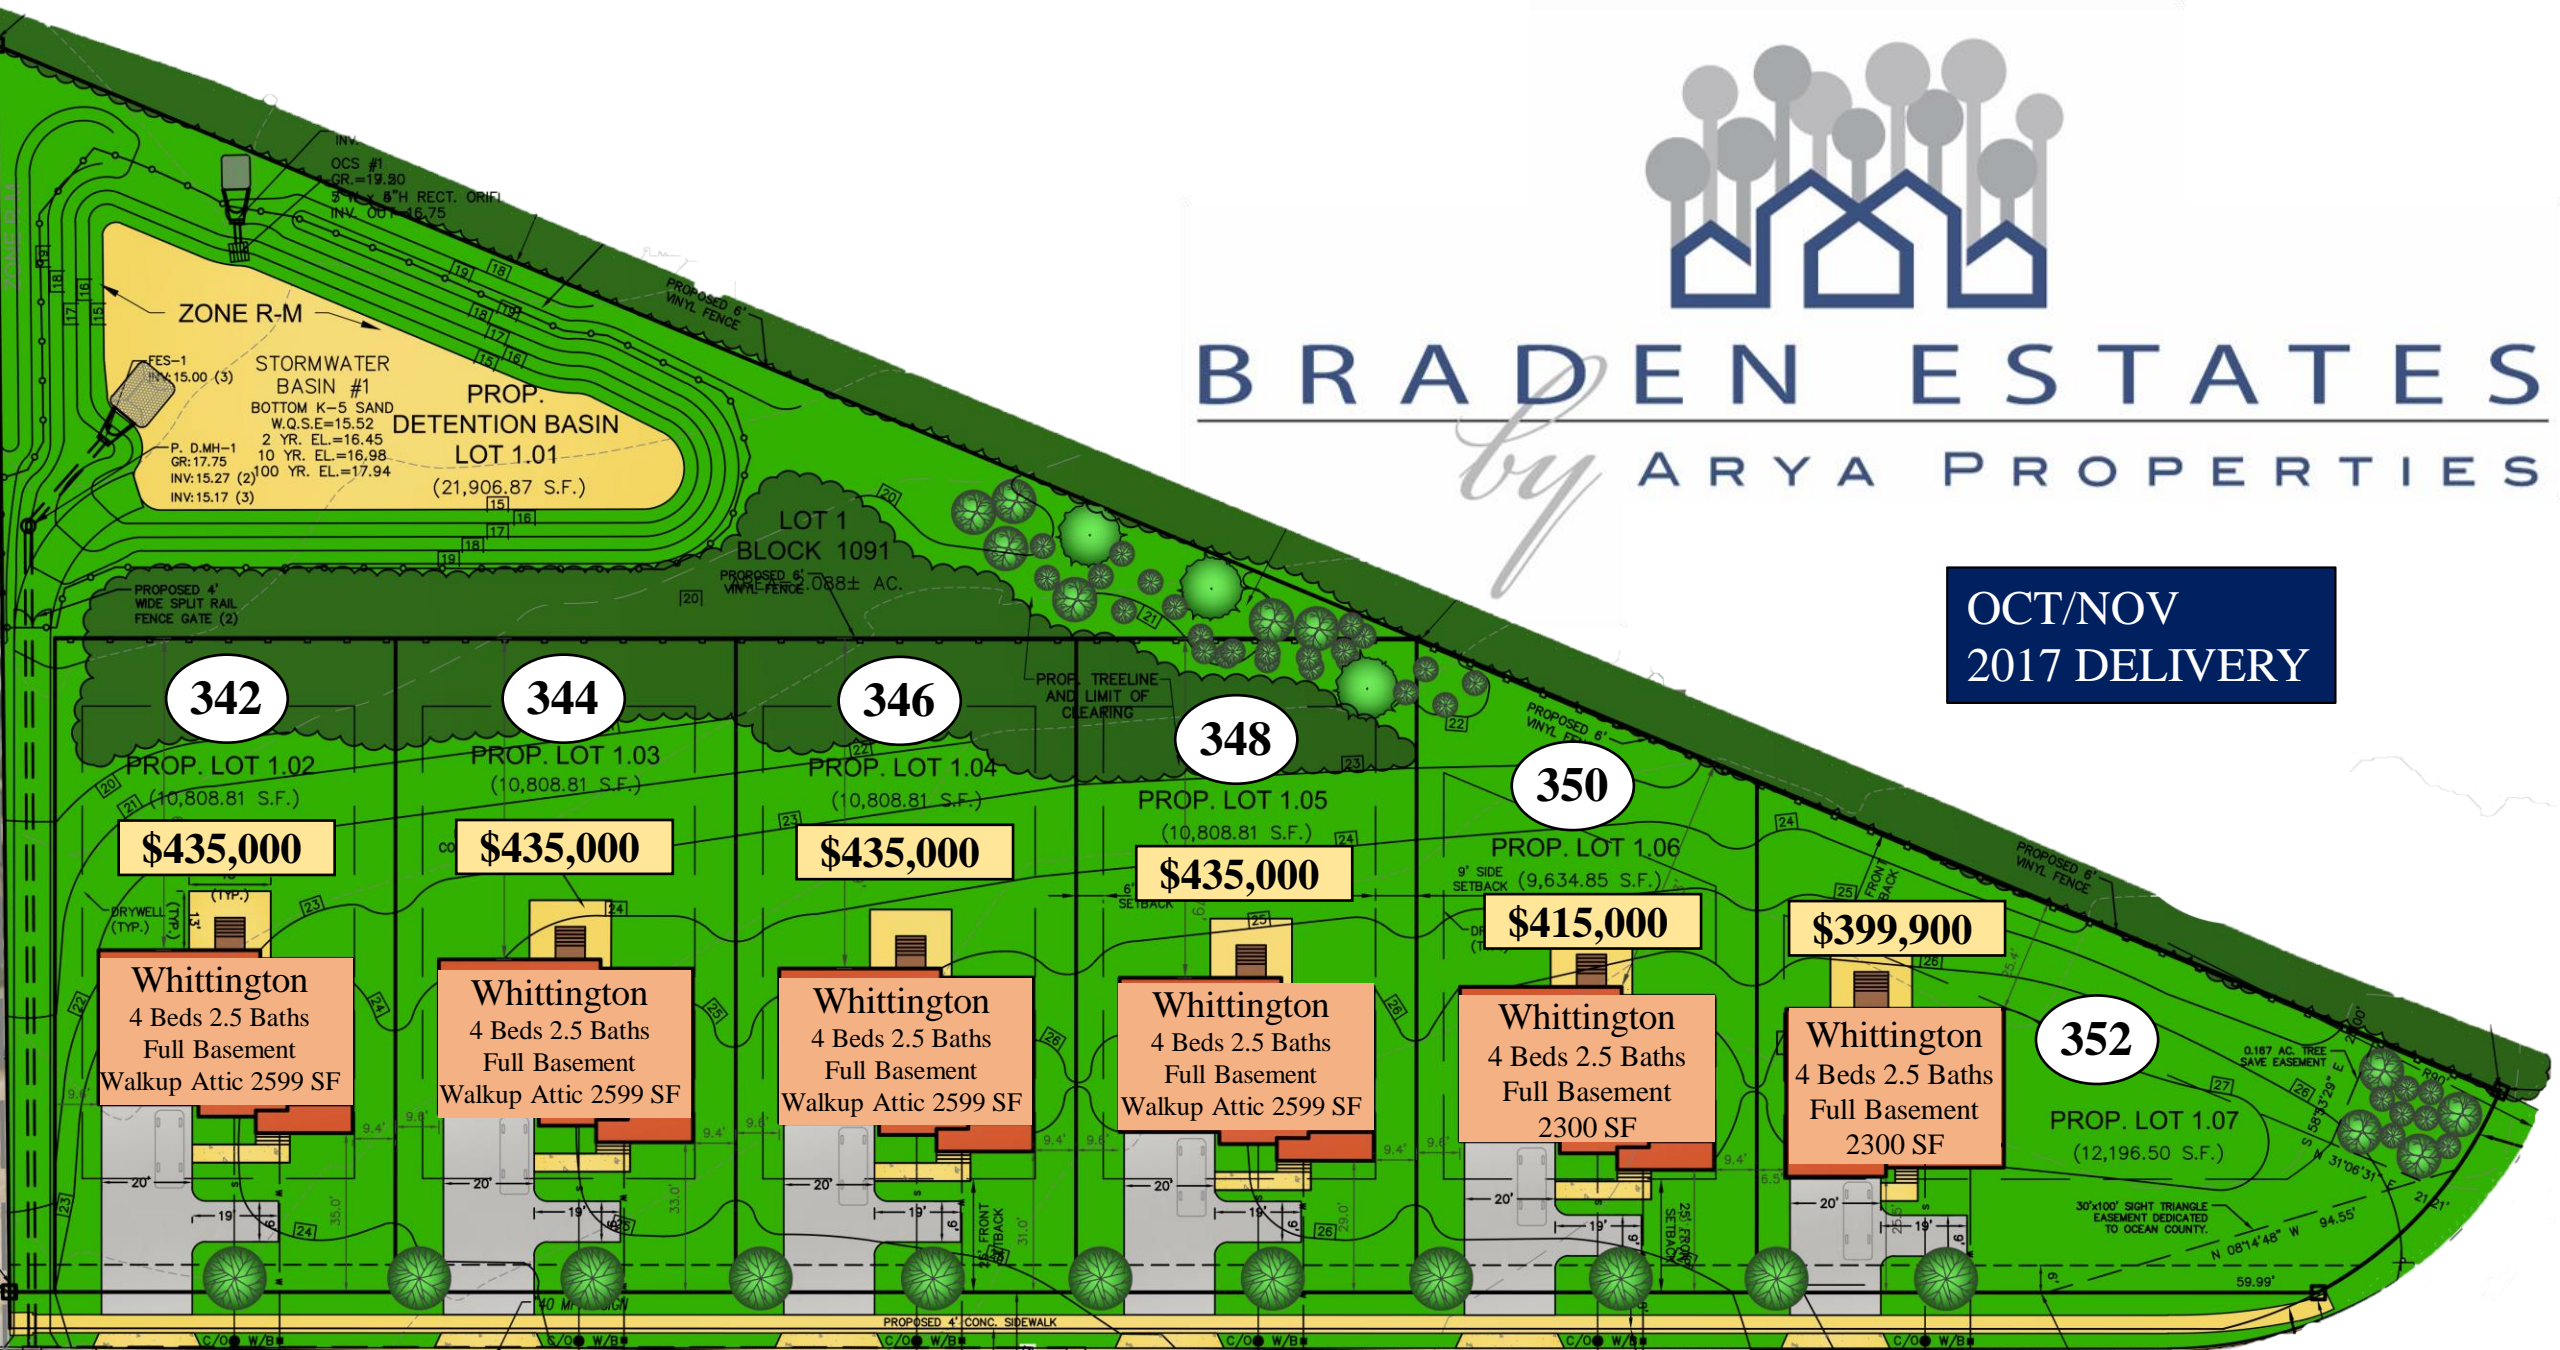

BRADEN ESTATES

by

ARYA PROPERTIES

OCT/NOV
2017 DELIVERY

DIRECTIONS: GPS 357 OLD SQUAN ROAD, BRICK – Located next to Exit Ramp for Route 70