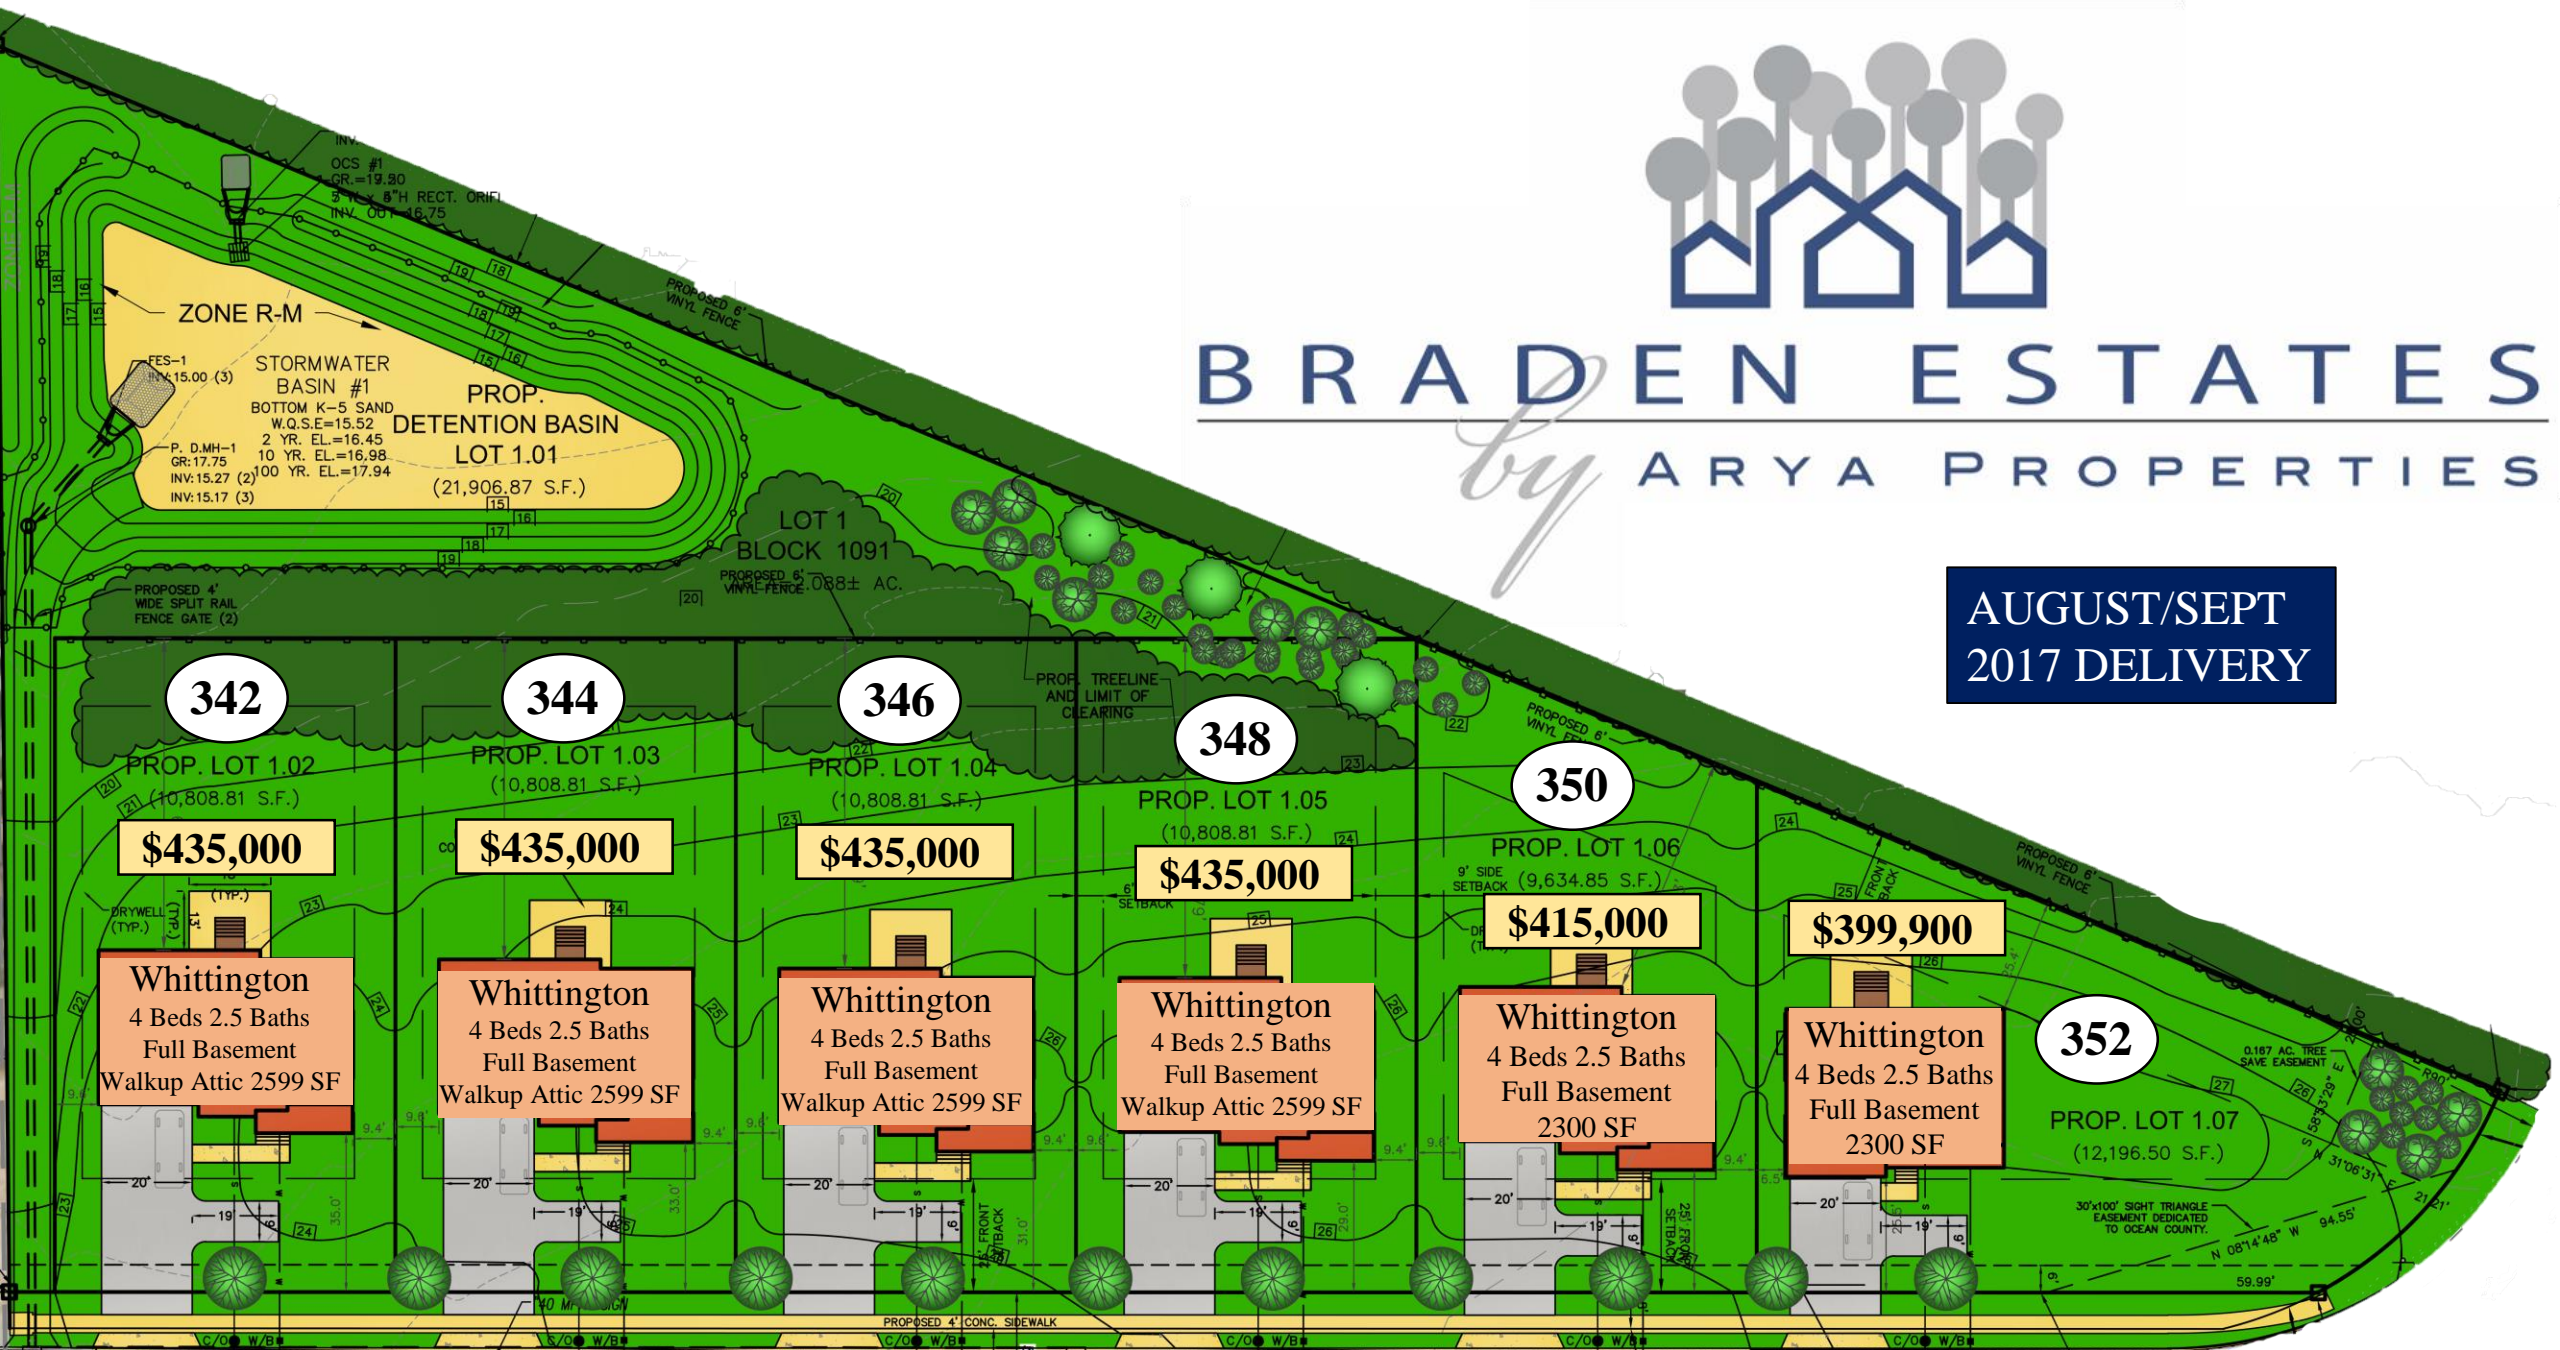

BRADEN ESTATES

by

ARYA PROPERTIES

**AUGUST/SEPT
2017 DELIVERY**

DIRECTIONS: GPS 357 OLD SQUAN ROAD, BRICK – Located next to Exit Ramp for Route 70