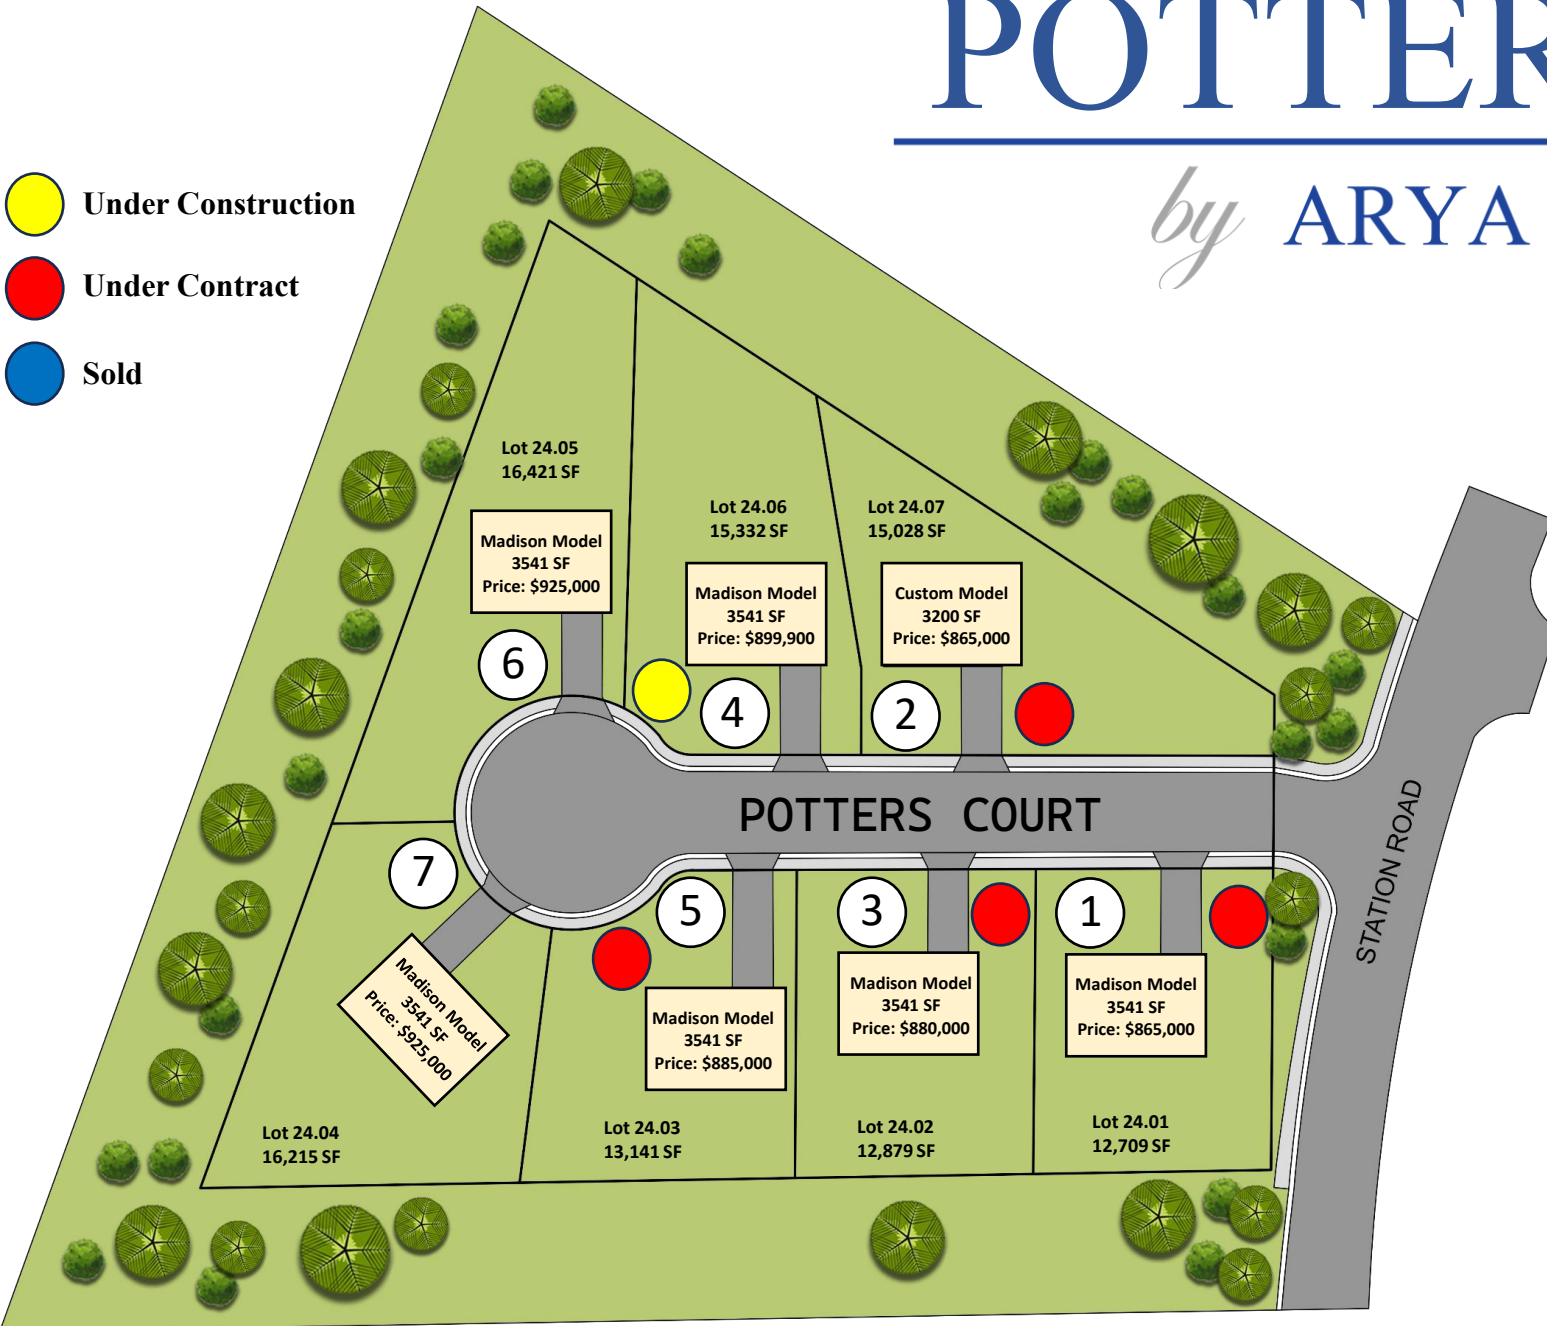

POTTER ESTATES

by ARYA PROPERTIES LLC

-  Under Construction
-  Under Contract
-  Sold

RESERVE YOUR HOME SITE TODAY!

**New Street is going in across from
Manhattan Ave. GPS Address: 99
Station Rd, Bayville**