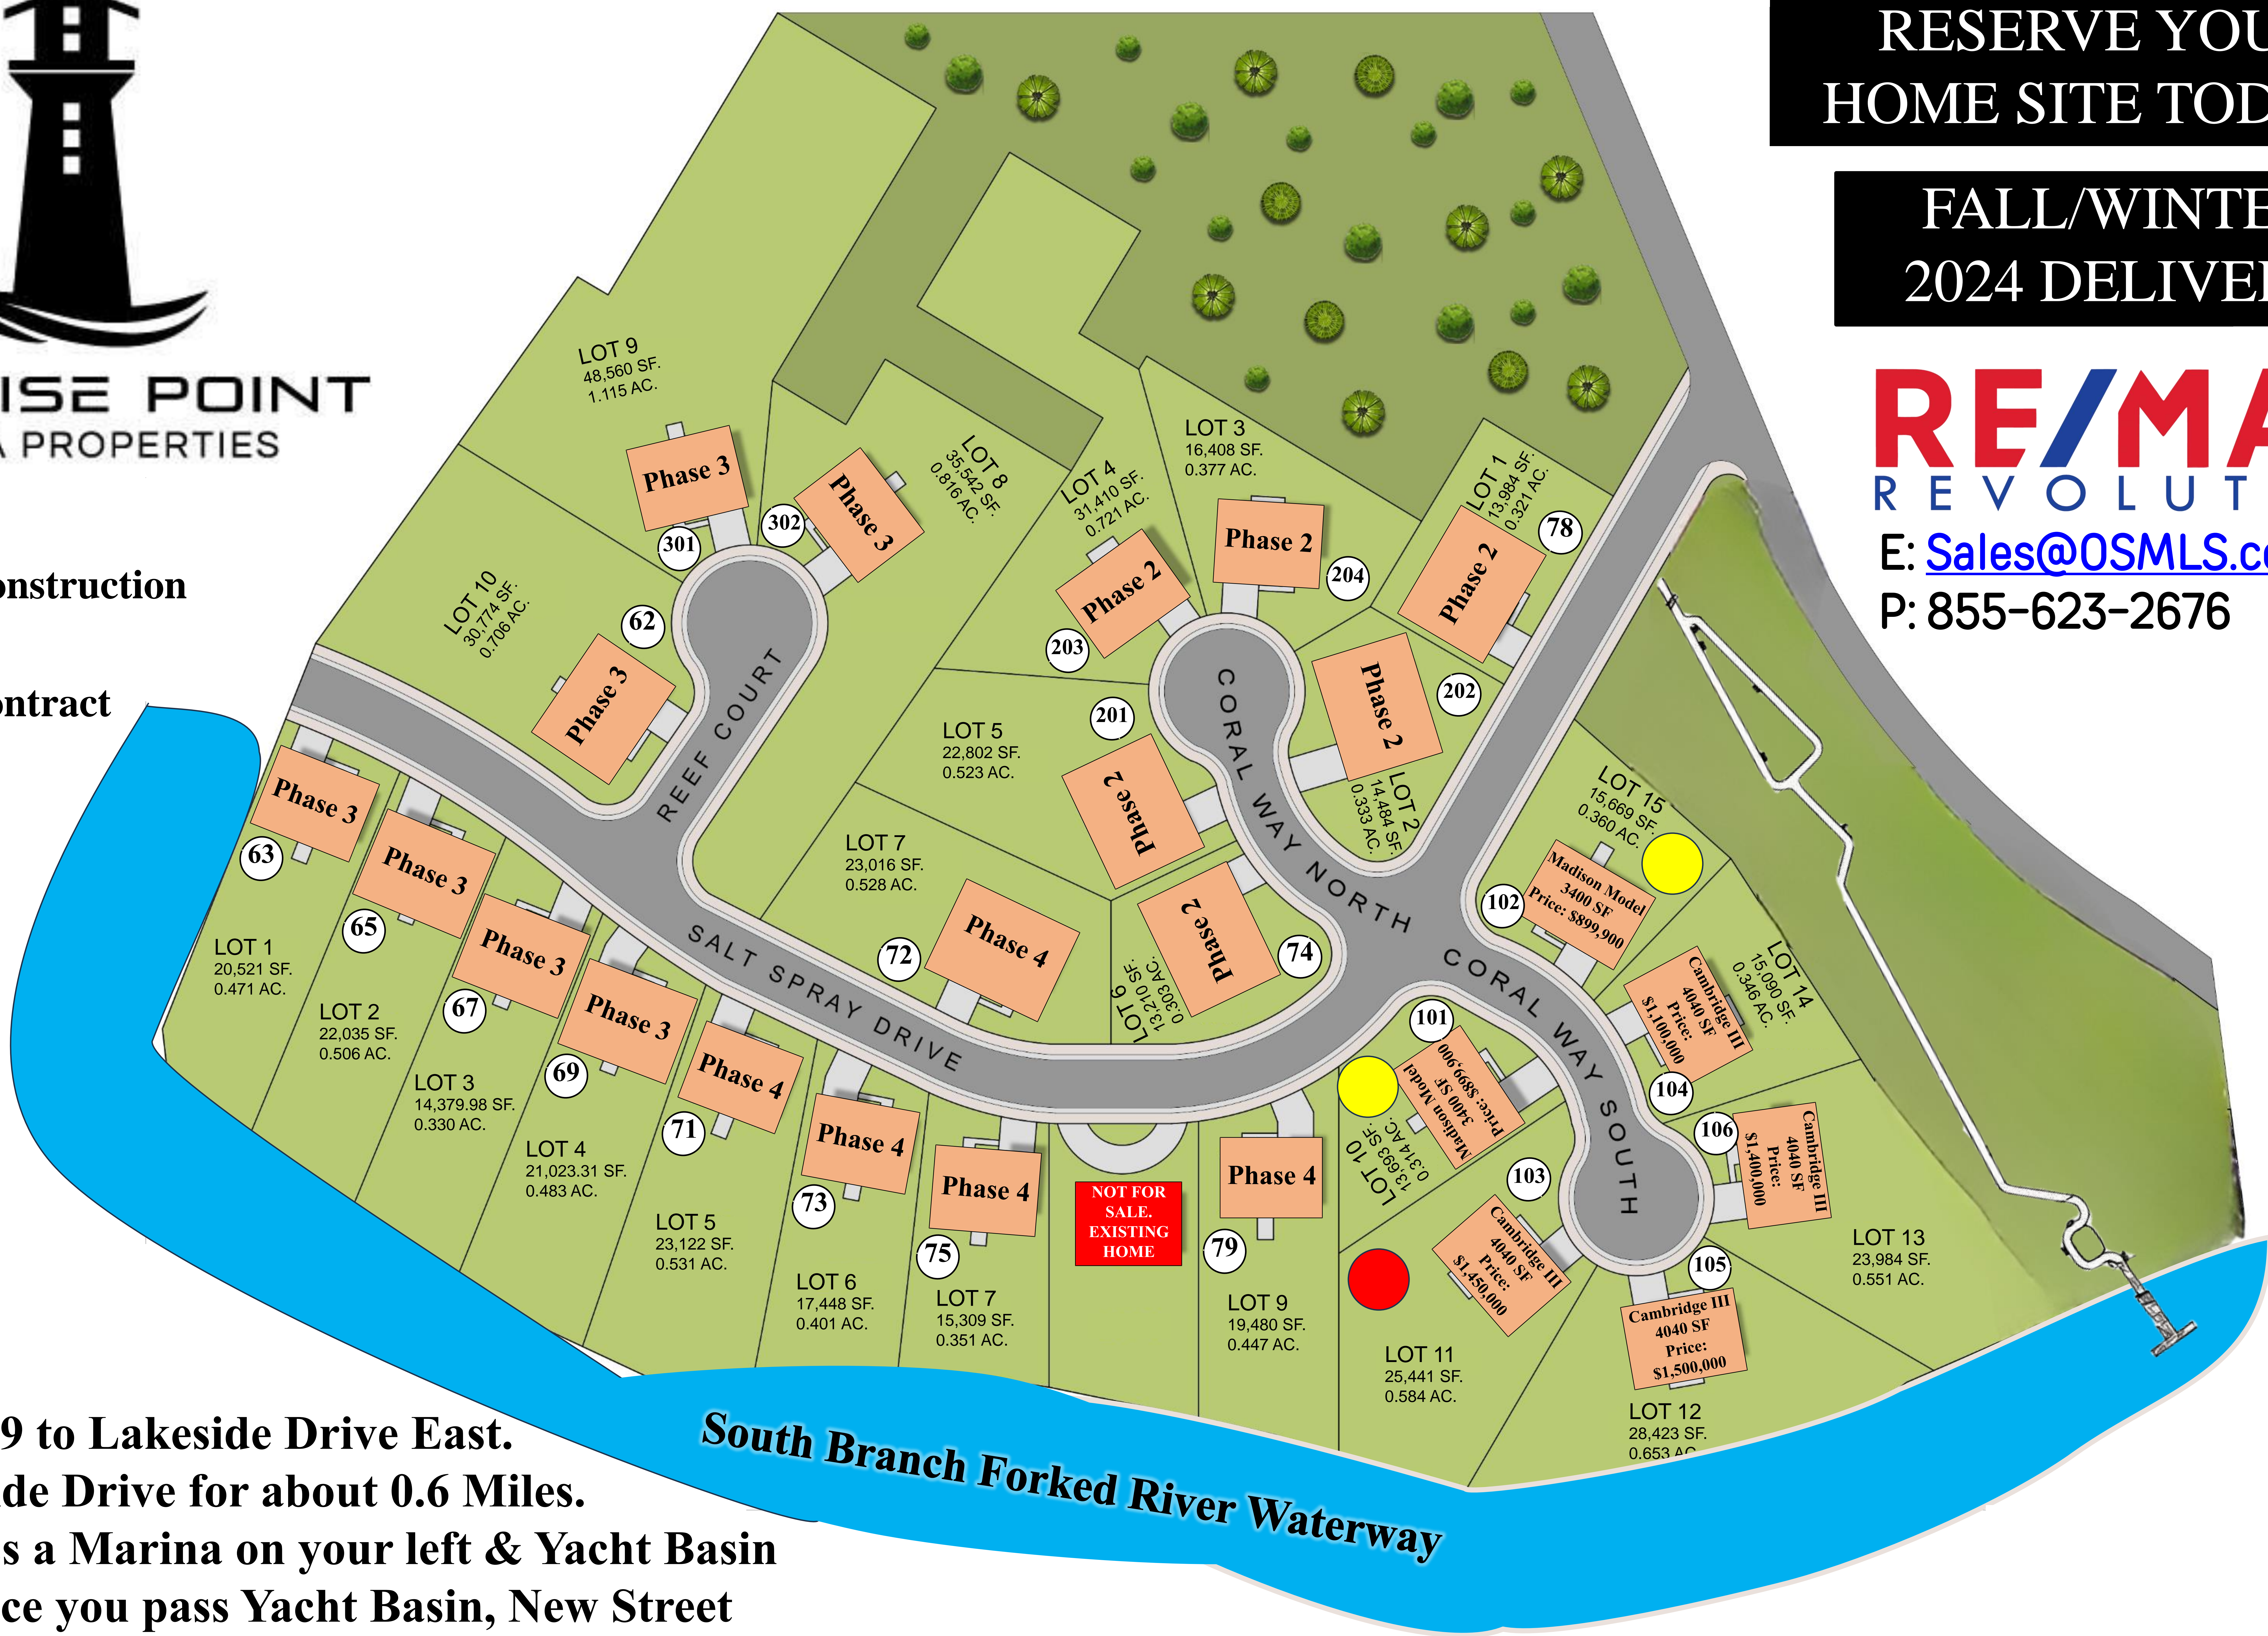

### Directions:

Take Route 9 to Lakeside Drive East.  
 Take Lakeside Drive for about 0.6 Miles.  
 You will pass a Marina on your left & Yacht Basin  
 Plaza N. Once you pass Yacht Basin, New Street  
 Salt Spray Drive comes up immediately on the right